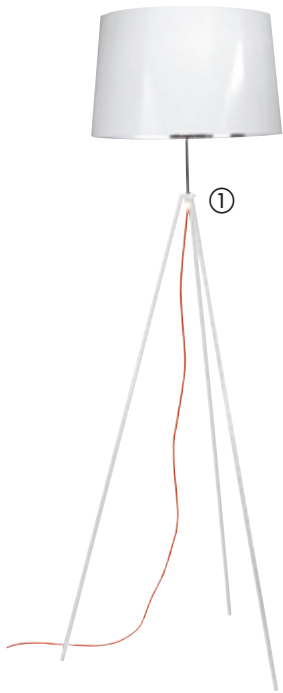

UPLIGHTERS

①