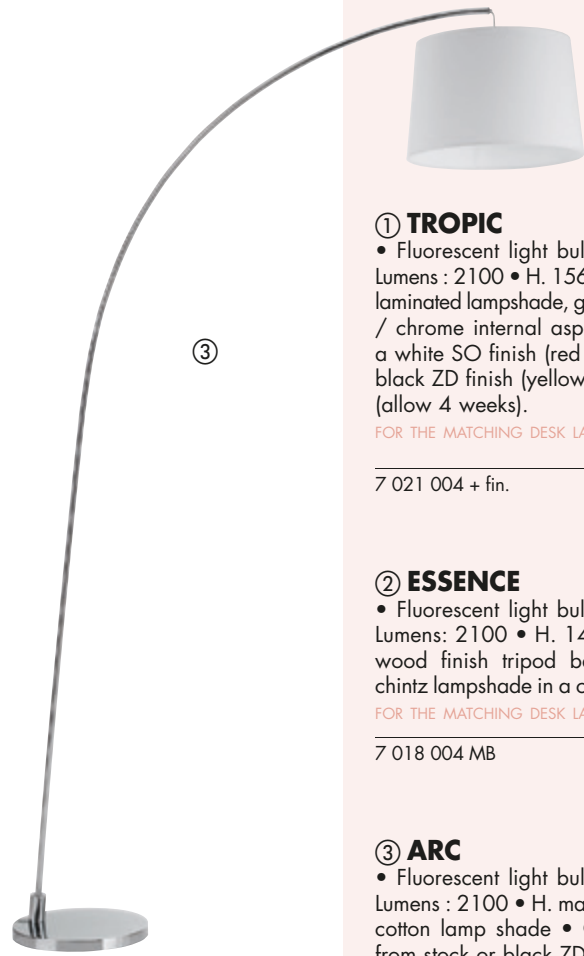

UPLIGHTERS

①

②

③

④

⑤

⑥

① TROPIC

- Fluorescent light bulb E27 x 32 W • Lumens : 2100 • H. 156,5 cm • Cylindrical laminated lampshade, gloss external aspect / chrome internal aspect • Available in a white SO finish (red cable) from stock, black ZD finish (yellow cable) on request (allow 4 weeks).

FOR THE MATCHING DESK LAMP SEE P. 151

£

7 021 004 + fin.

143

② ESSENCE

- Fluorescent light bulb E27 x 32 W • Lumens: 2100 • H. 142 cm • Natural wood finish tripod base • Cylindrical chintz lampshade in a creamy white finish.

FOR THE MATCHING DESK LAMP SEE P. 151

7 018 004 MB

233

③ ARC

- Fluorescent light bulb E27 x 32 W • Lumens : 2100 • H. max: 2.10 m • White cotton lamp shade • Chrome SQ finish from stock or black ZD and white SO on request (allow 4 weeks).

Chrome

7 275 005 SQ

253

Black or white

7 275 005 + fin.

221

④ TOTEM

- Circline fluorescent bulb E27 - 32 W • Lumens : 2 100 • H. 178 cm • Laminated translucent lampshade • Metal base in a high gloss paint finish • Available in a gloss black OC or gloss white OD finish on request (allow 4 weeks).

FOR THE MATCHING DESK LAMP SEE P. 151

7 046 005 + fin.

344

⑤ FORUM

- Fluorescent light bulbs 4 x 55 W • Lumens : 19 200 • H. 192 cm • Switch with 4 brightness settings • Polycarbonate reflector in a translucent satin finish • Direct and indirect lighting • Metal base in an aluminium grey ZA paint finish.

7 469 001 ZA

588

⑥ FLORES

- Fitted with 36 W LEDs • Lumens : 3600 • H.: 186 cm • Fitted with a motion detector and dimmer switch • White SO finish from stock.

7 276 007 SO

1254