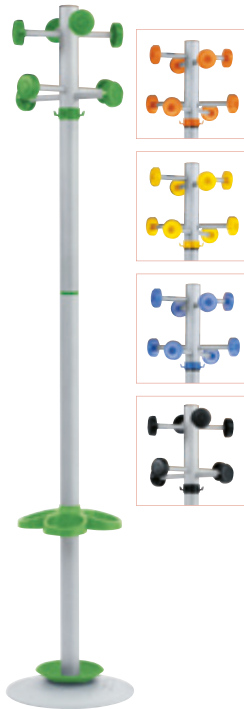

HAT & COAT STANDS

WOTAN

• H. 178 cm, base ø 34 cm • Steel structure with a grey varnish finish • 8 coat pegs, 4 bag hooks and 4 umbrella rings in a matching finish • Coat pegs in black OF from stock or transparent blue OE, orange QI, green OM, yellow OY on request (allow 5 weeks)

SEQUOIA

• H. 174 cm, base ø 60 cm • Steel structure with a black varnish finish • 8 coat pegs and 4 umbrella rings • Black ZD from stock. White SO and red LK on request (allow 5 weeks).

BASTY

• H. 180 cm, base ø 32 cm • Steel structure in a chrome finish • Black polypropylene coat pegs and umbrella rings, 4 black bag hooks.

ALOES

• H. 170 cm, base ø 36 cm • Steel structure • 6 oblong varnished beech coat pegs and integrated umbrella stand • Aluminium ZA epoxy resin finish and beech coat pegs from stock, or violet ZR epoxy resin finish with white coat pegs on request (allow 3 weeks).

7 416 001 + col. £ **58**

7 415 001 + col. £ **66**

7 414001 SQ £ **69**

7 367 004 ZA £ **145**
7 367 004 ZR £ **153**

CAFE

• H. 176 cm, base 54 x 54 cm • Sturdy circular section Ø 42 mm wood stem • Rotatable head • Easy assembly - no tools or screws required Light wood finish NB.